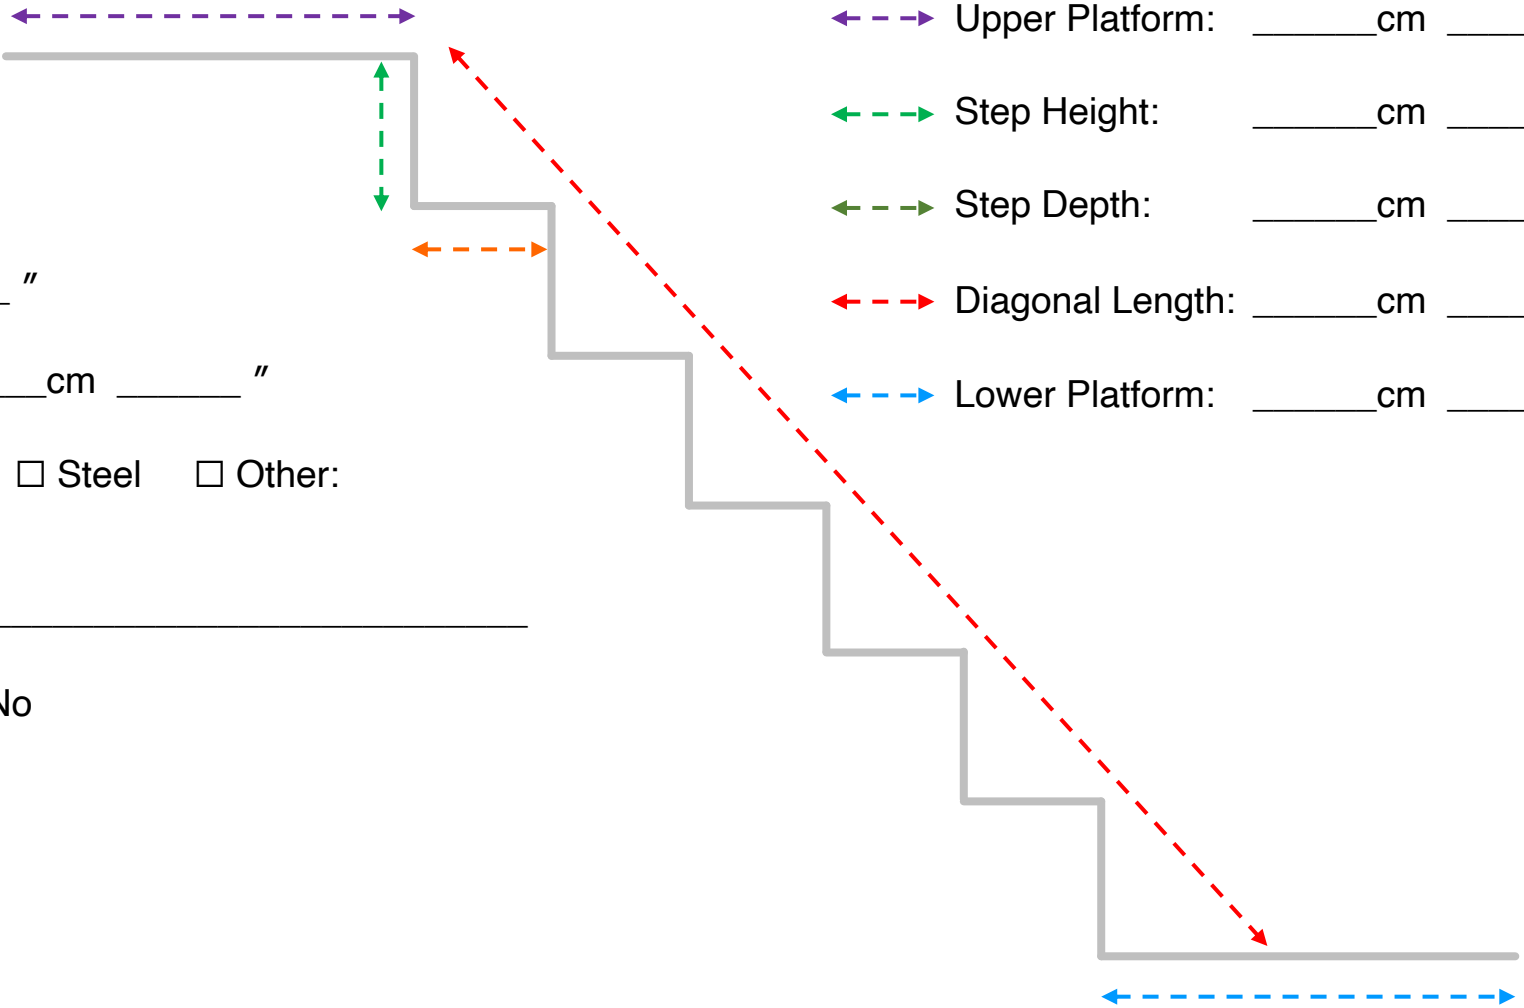

EZ-Conveyor™ Stairway Dimensions

Stairway Width: _____ cm _____ "

Intermediate Platform Length: _____ cm _____ "

Stairway Material: Concrete Steel Other:

Heating Elements? Yes No

Photos:

← - - - - - → Upper Platform: _____ cm _____ "

← - - - - - → Step Height: _____ cm _____ "

← - - - - - → Step Depth: _____ cm _____ "

← - - - - - → Diagonal Length: _____ cm _____ "

← - - - - - → Lower Platform: _____ cm _____ "