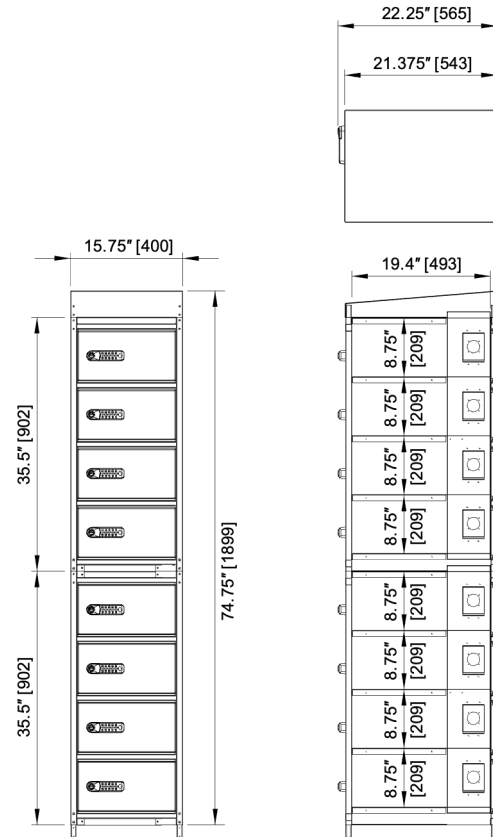

# 4 Compartments

## SPECIFICATIONS

- Overall dimensions (DxWxH):  
22.25" x 15.75" x 39.25" [565x400x997 mm]
- Compartment dimensions (DxWxH):  
16.85" x 13.75" x 8.25" [428x349x209 mm]
- Door opening dimensions (WxH):  
6" x 13.75" [152x349 mm]
- 4 individual lockable compartments
- 4 sockets
- 120V or 230V
- Contact us for electrical details
- Material: Stainless Steel 304
- Panels: 0.04" [1 mm]
- Door: 0.06" [1.5 mm]
- Air circulation

## SPECIFICATIONS

- Overall dimensions (DxWxH): 22.25" x 15.75" x 74.75" [565x400x1,899 mm]
- Compartment dimensions (DxWxH): 16.85" x 13.75" x 8.25" [428x349x209 mm]
- Door opening dimensions (WxH): 6" x 13.75" [152x349 mm]
- 8 individual lockable compartments
- 8 sockets
- 120V or 230V
- Contact us for electrical details
- Material: Stainless Steel 304
- Panels: 0.04" [1 mm]
- Door: 0.06" [1.5 mm]
- Air circulation