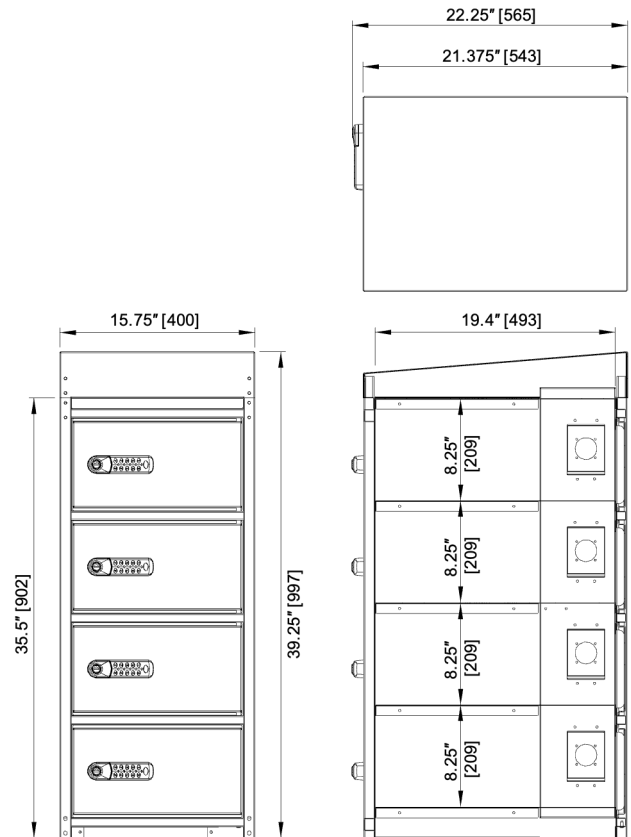

## SPECIFICATIONS

- Overall dimensions (DxWxH):  
22.25" x 15.75" x 39.25" [565x400x997 mm]
- Compartment dimensions (DxWxH):  
16.85" x 13.75" x 8.25" [428x349x209 mm]
- Door opening dimensions (WxH):  
6" x 13.75" [152x349 mm]
- 4 individual lockable compartments
- 4 sockets
- 120V or 230V
- Contact us for electrical details
- Material: Stainless Steel 304
- Panels: 0.04" [1 mm]
- Door: 0.06" [1.5 mm]
- Air circulation

## SPECIFICATIONS

- Overall dimensions (DxWxH): 22.25" x 15.75" x 74.75" [565x400x1,899 mm]
- Compartment dimensions (DxWxH): 16.85" x 13.75" x 8.25" [428x349x209 mm]
- Door opening dimensions (WxH): 6" x 13.75" [152x349 mm]
- 8 individual lockable compartments
- 8 sockets
- 120V or 230V
- Contact us for electrical details
- Material: Stainless Steel 304
- Panels: 0.04" [1 mm]
- Door: 0.06" [1.5 mm]
- Air circulation