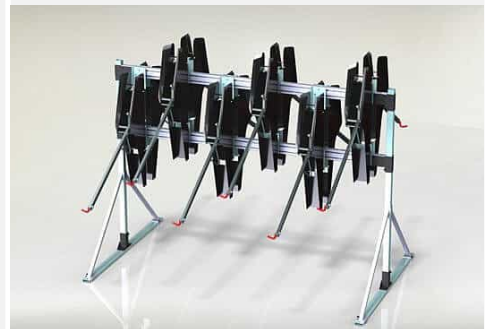

EZ-UP™

Lift Assist Vertical Bike Rack

Assisted Lift

Kinetic's EZ-Up™ vertical bike rack is a compact bike parking solution that features a proprietary lift mechanism. It is ideal for vertical storage of all types of bikes, including city bikes, e-bikes, mountain bikes, racing bikes, cargo bikes, and many others.

Manufactured in the Netherlands by Lo Minck Mobility, EZ-Up™ is a unique bike parking system that allows you to easily park your bike vertically.

Experience the Kinetic difference.

BENEFITS

- Lifts up to 77 lbs. [35 kg]
- Saves up to 40% of space
- Minimum required height: 79" [2 m]
- Suitable for any bike & wheel size
- Easy to use

FINISHES

- Powder Coated ANY STANDARD RAL
- Galvanized
- Stainless

OPTIONS

- E-Bike
- Fat Tire
- Extended
- Tamper-proof nuts
- Rear wheel lock

Options

EZ-Up™ Classic Assisted Lift

EZ-Up™ Fat Bike Assisted Lift

Wall Mounting Kits

Rack Mounting Kits

See how EZ-Up™ works

[WATCH VIDEO](#)

Call Kinetic for a Quote or Custom Design Layout

1-800-818-2373