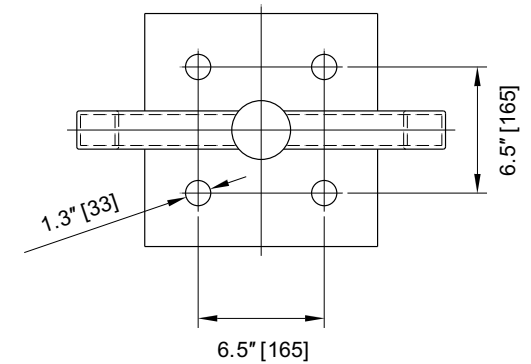

EZ-Hitch™ Horizontal Rack

PRODUCT CODE

10101085

CAPACITY

2 Bikes

MATERIALS

Square Steel Tube
0.97" x 0.97" (50 mm x 50 mm)

THICKNESS

0.189" (4.8 mm)

WEIGHT

56.2 lbs. (25.5 kg)

FINISHES

- ☐ Powder Coated ANY STANDARD RAL
- ☐ Galvanized
- ☐ Stainless

OPTION

- ☐ Tamper proof nuts

SPACING REQUIREMENTS

For recommendations and details on clearances and aisle widths please refer to the [APBP Bicycle Parking Guide](#) or your local ordinances and guidelines.

Drawings are for information purposes only and while accurate at the time of creation, Kinetic Parking Solutions, Inc. must confirm its accuracy prior to submission.