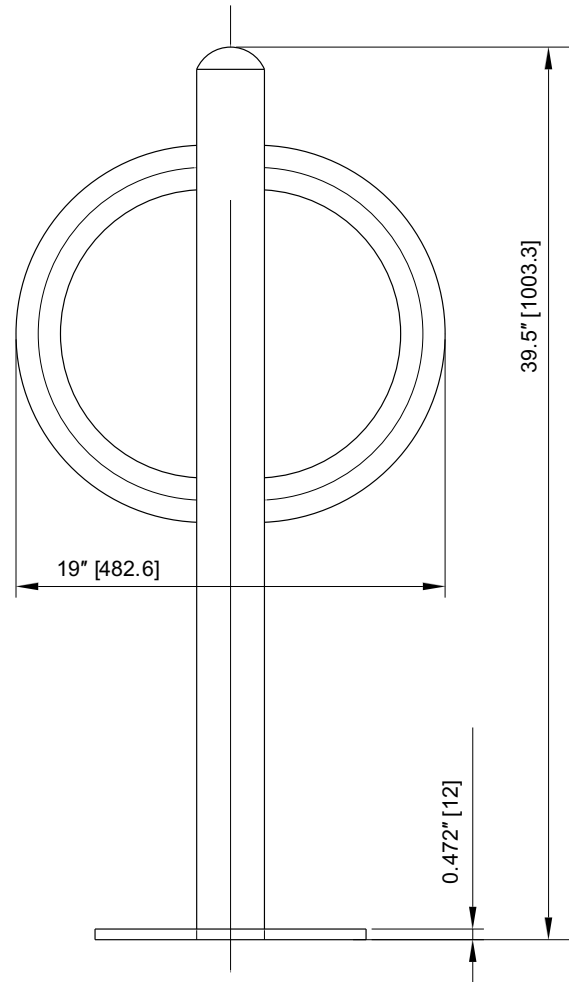

EZ-Hitch™ Horizontal Rack

PRODUCT CODE

10101085

CAPACITY

2 Bikes

MATERIALS

Square Steel Tube
0.97" x 0.97" (50 mm x 50 mm)

THICKNESS

0.189" (4.8 mm)

WEIGHT

56.2 lbs. (25.5 kg)

FINISHES

- ☐ Powder Coated ANY STANDARD RAL
- ☐ Galvanized
- ☐ Stainless

OPTION

- ☐ Tamper proof nuts

SPACING REQUIREMENTS

For recommendations and details on clearances and aisle widths please refer to the [APBP Bicycle Parking Guide](#) or your local ordinances and guidelines.

Drawings are for information purposes only and while accurate at the time of creation, Kinetic Parking Solutions, Inc. must confirm its accuracy prior to submission.